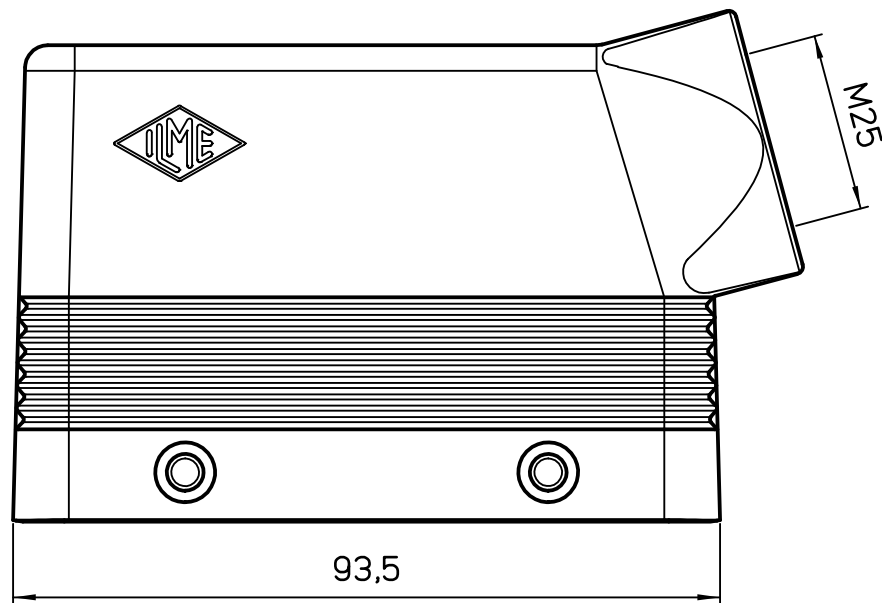

1

2

3

REV.	DATE	SIGNATURE		
 Dimensions in mm		Simplified representation with dimensions without tolerance		
Original Size A4		MHOR 16.25		Scale 1:1
Date 20/09/22		Hood with pegs, size "77.27", side entry M25, 180 °C		
Sign. S.Diasparra				