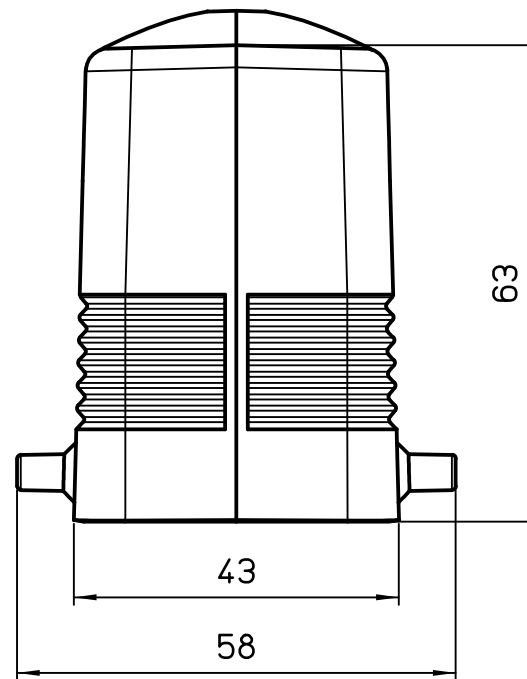

1

2

3

REV.	DATE	SIGNATURE		
 Dimensions in mm		Simplified representation with dimensions without tolerance		
Original Size A4		MHOR 16.25		Scale 1:1
Date 20/09/22		Hood with pegs, size "77.27", side entry M25, 180 °C		
Sign. S.Diasparra				